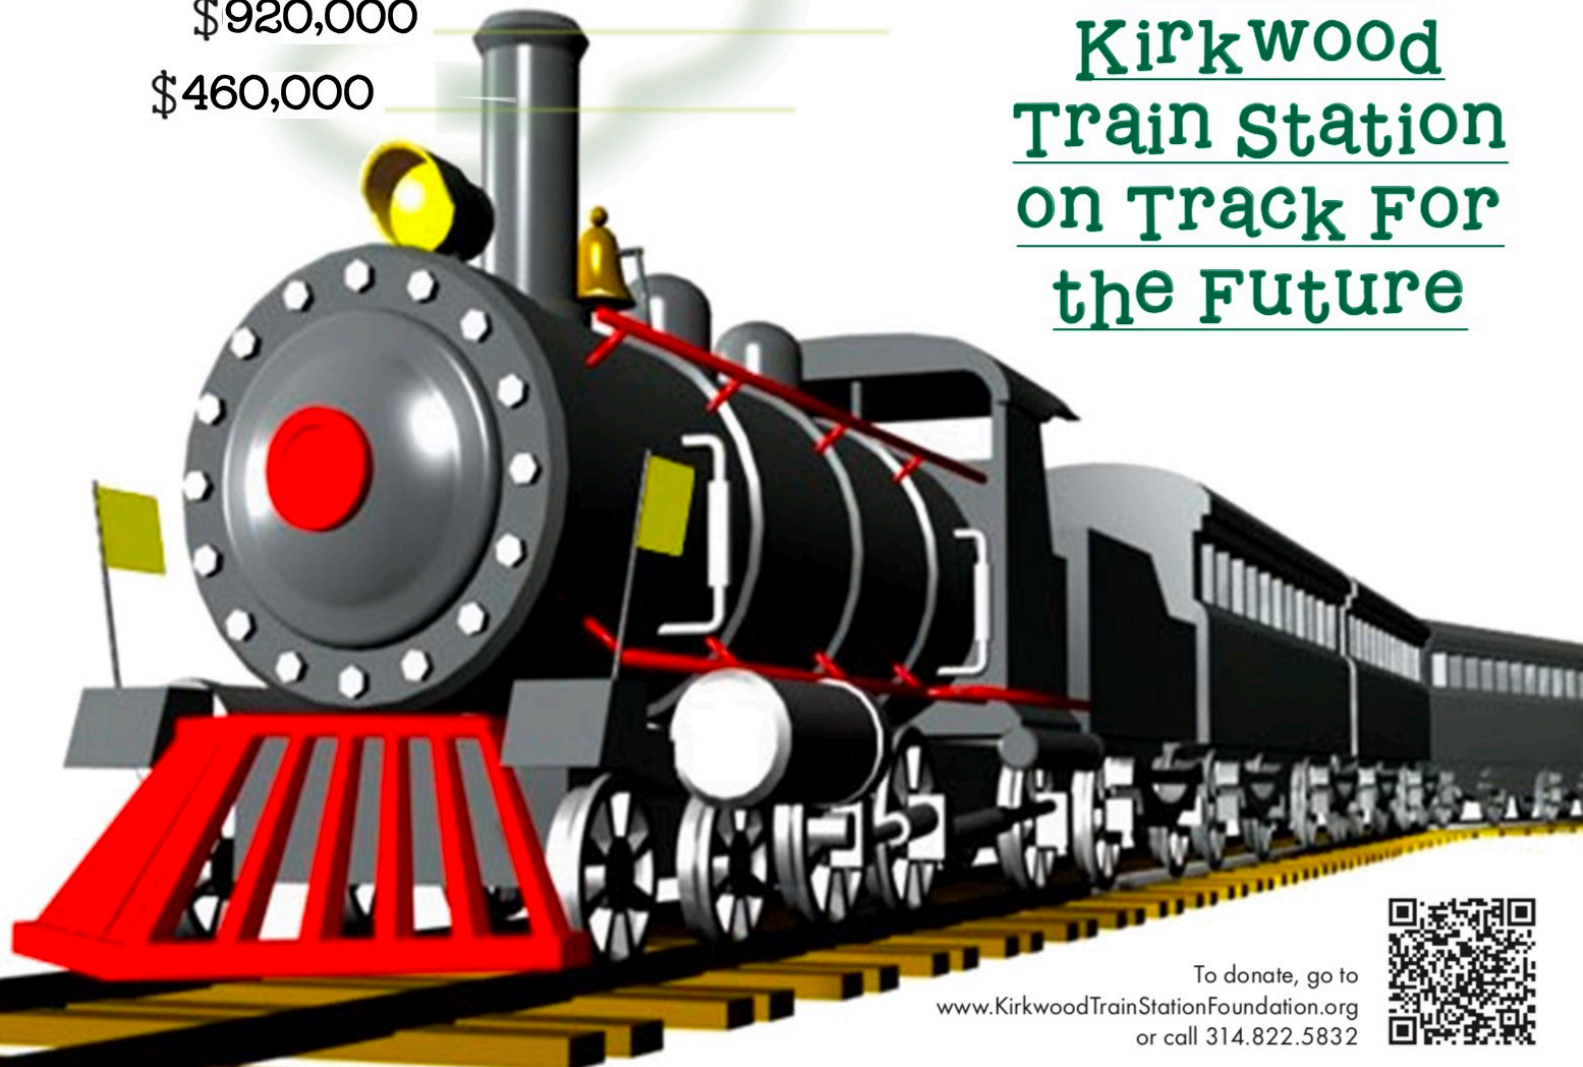

# ALL ABOARD!

\$4,600,000

\$4,140,000

\$3,680,000

\$3,220,000

\$2,760,000

\$2,216,307 – as of June 7, 2021

\$1,840,000

\$1,380,000

\$920,000

\$460,000

Keeping the  
Historic  
Kirkwood  
Train Station  
on Track For  
the Future

To donate, go to  
[www.KirkwoodTrainStationFoundation.org](http://www.KirkwoodTrainStationFoundation.org)  
or call 314.822.5832